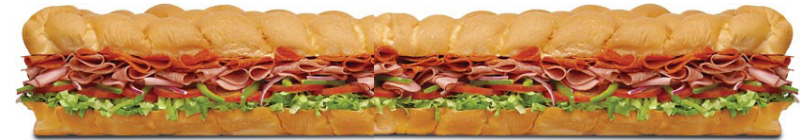

Sat: 7:00am-3:00pm ■ Sun: 9:00am-2:00pm

Boar's Head

Breakfast

(All prices are per person)

The Home Run Egg Sandwich Platter 4.95
A variety of scrambled eggs, bacon, taylor ham, sausage & cheese on rolls, bagels, crossants

Breakfast Burrito 5.95
A variety of scrambled eggs, bacon, sausage, taylor ham, sausage & cheese served on assorted warm tortillas with a side of salsa

Breakfast Combo Buffet 6.95
A combination of scrambled eggs, bacon or turkey bacon, sausage or taylor ham and home fries

This includes a variety of lean cut meats with your choice of Prime Roast Beef, Ham, Smoked Turkey, Honey Glazed Turkey, Cajun Turkey, Chicken Salad, Tuna Salad and topped with all the fixings

Assorted Veggie/Sandwich Platters - 7.95 per person